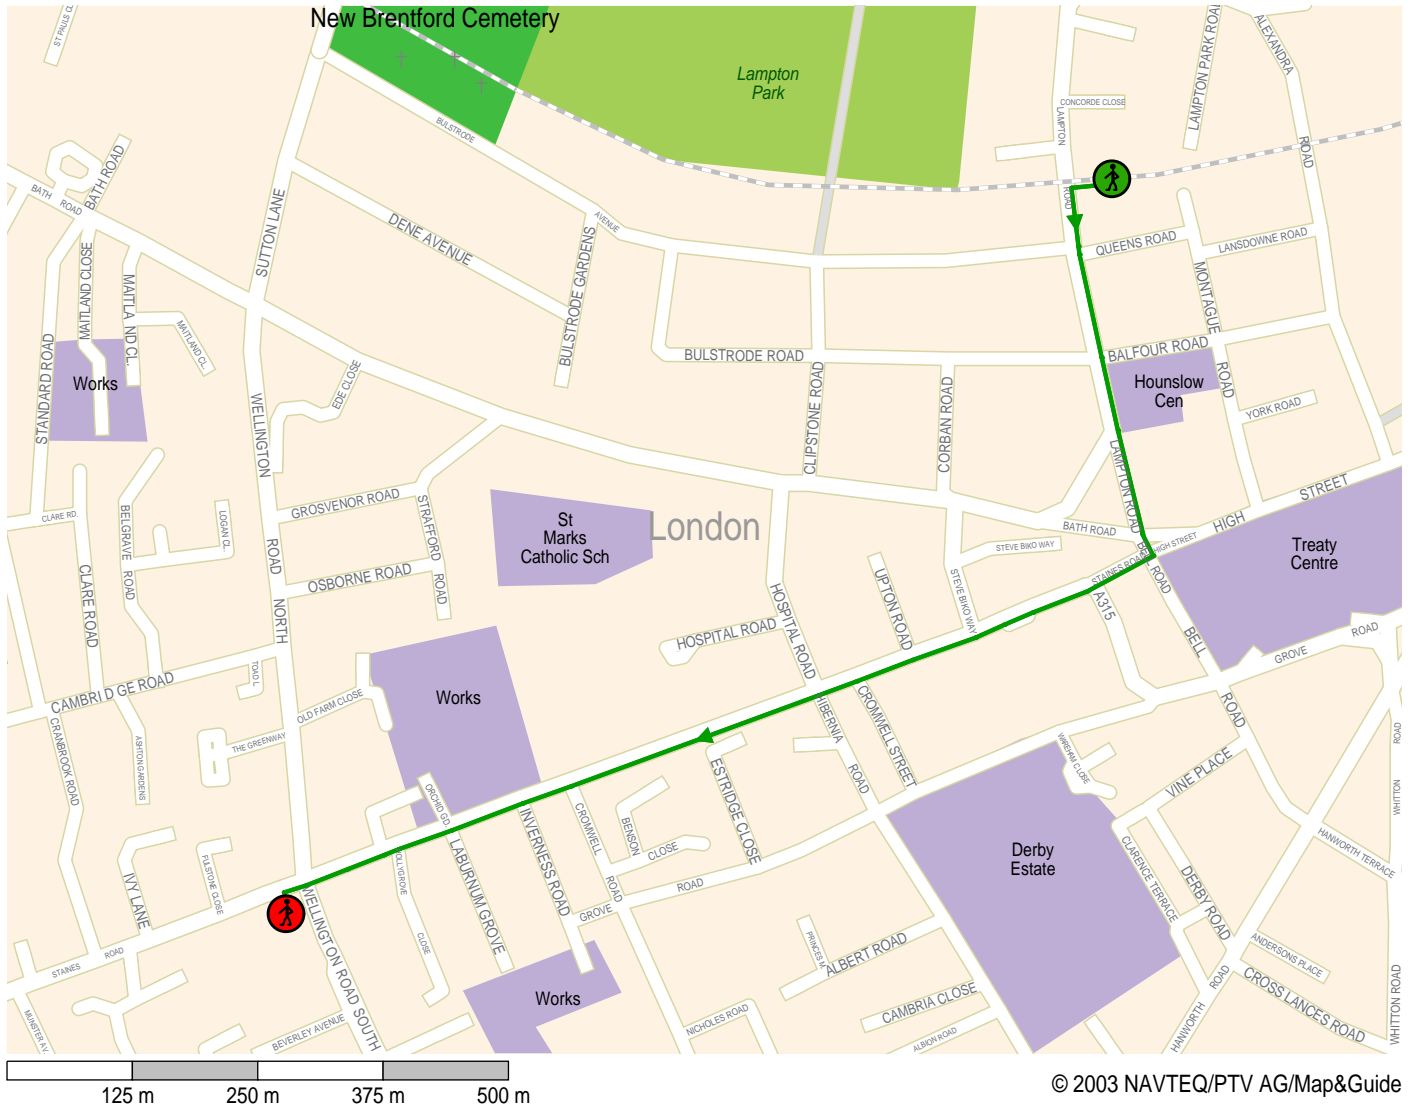

Suggested Path from Hounslow Central Hounslow Central Station to Hounslow TW4 5BA.

Walk
 Departure with walk
 Arrival with walk

1.	From Hounslow Central Hounslow Central Station.	
2.	Lampton Road	350 m
3. ↑	Straight Up	Bell Road 20 m 370 m
4. ↗	Turn Right Into	Staines Road 0.9 km 1.3 km
5.	Arrive at Hounslow TW4 5BA.	