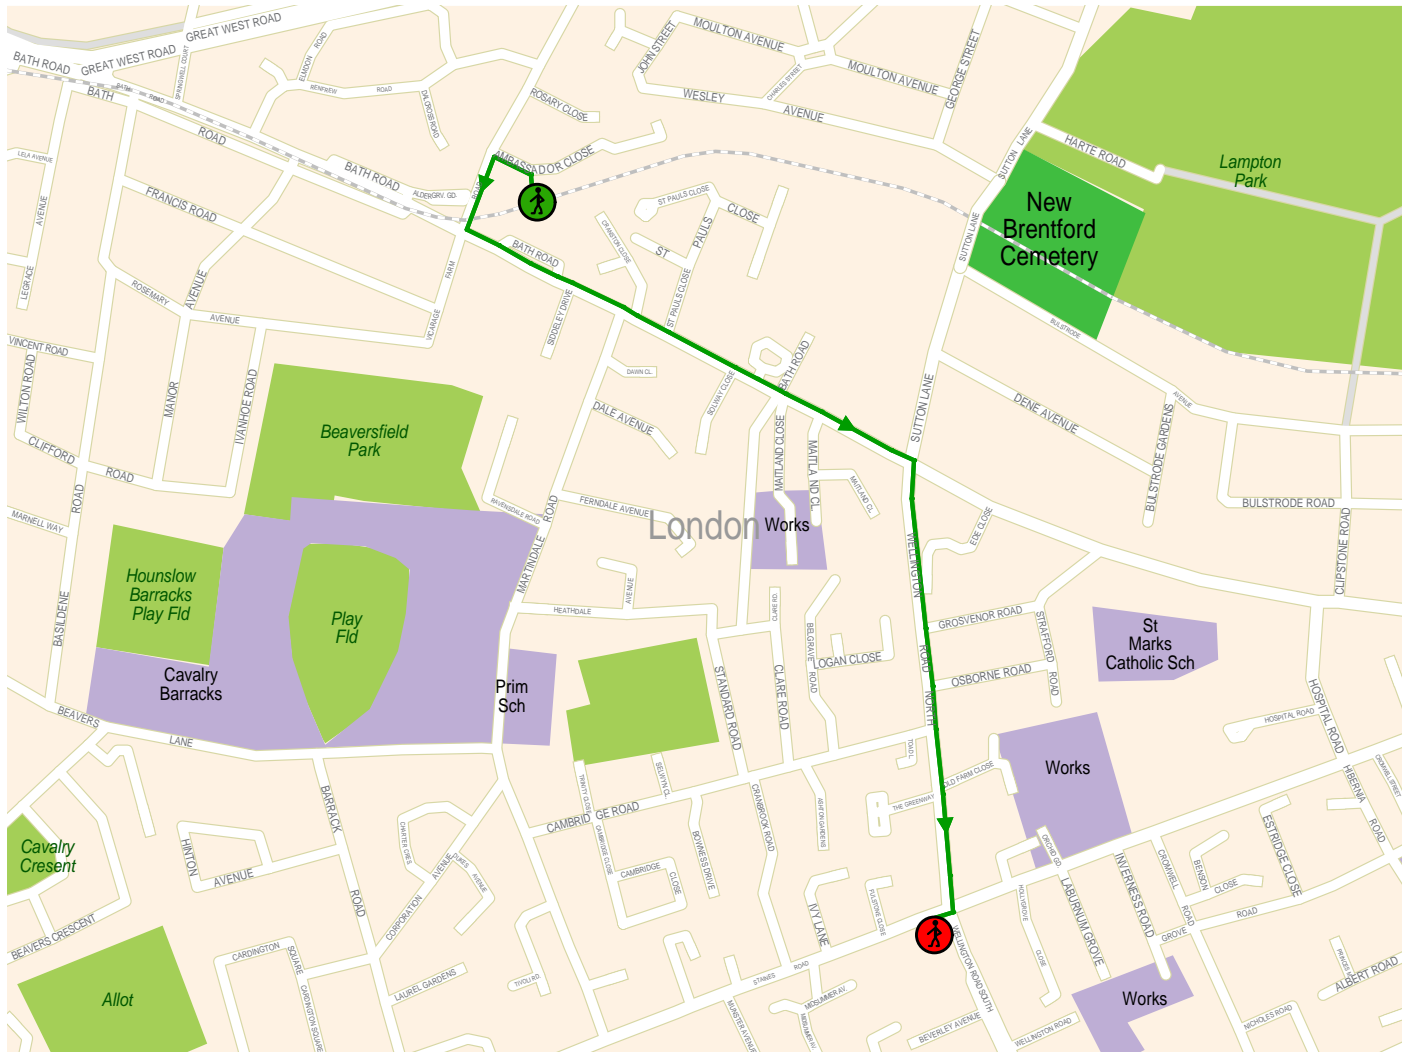

Suggested Path from Hounslow West Hounslow West to Hounslow TW4 5BA.

© 2003 NAVTEQ/PTV AG/Map&Guide

— Walk
  Departure with walk
  Arrival with walk

1.	From Hounslow West Hounslow West.	
2.	Ambassador Close	60 m
3.	↙ Turn Left Into	Vicarage Farm Road 110 m 170 m
4.	↙ Turn Left Into	Bath Road 0.6 km 0.8 km
5.	↘ Turn Right Into	Wellington Road North 0.6 km 1.4 km
6.	↘ Turn Right Into	Staines Road 30 m 1.4 km
7.	Arrive at Hounslow TW4 5BA.	